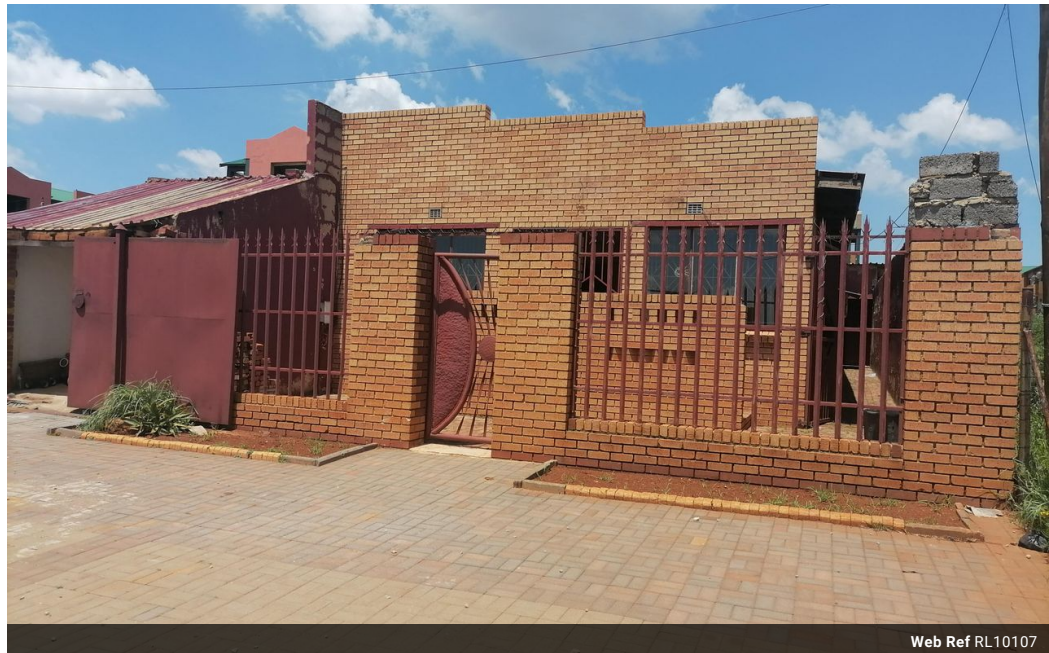

Libuseng Lillian Mokotleng
0824028574
libuseng@choprop.co.za

Lucy Martha Matseba
0842790300
lucy@choprop.co.za

Contact Choprop Rentals

012 6534444

146 Willem Botha Street
Wierda Park
0157

Web Ref RL10107

R12,500 pm

Lease Period 24 months
Annual Escalation -

Availability Immediately

Deposit R12,500

3
2

A stunning commercial property for rental in tembisa

It is situated in sethokga section in tembisa next to oakmoo station, the commercial property can be rented for small shopping like spaza shop saloon and any other businesses opportunity that you can think off. It is available immediately, call me now before you miss it out as it's a great opportunity to use.

Features

Interior

Bedrooms	3
Bathrooms	2
Recep. Rooms	1.5

Exterior

Pool	No

Sizes

Floor Size	190m²
Land Size	300m²