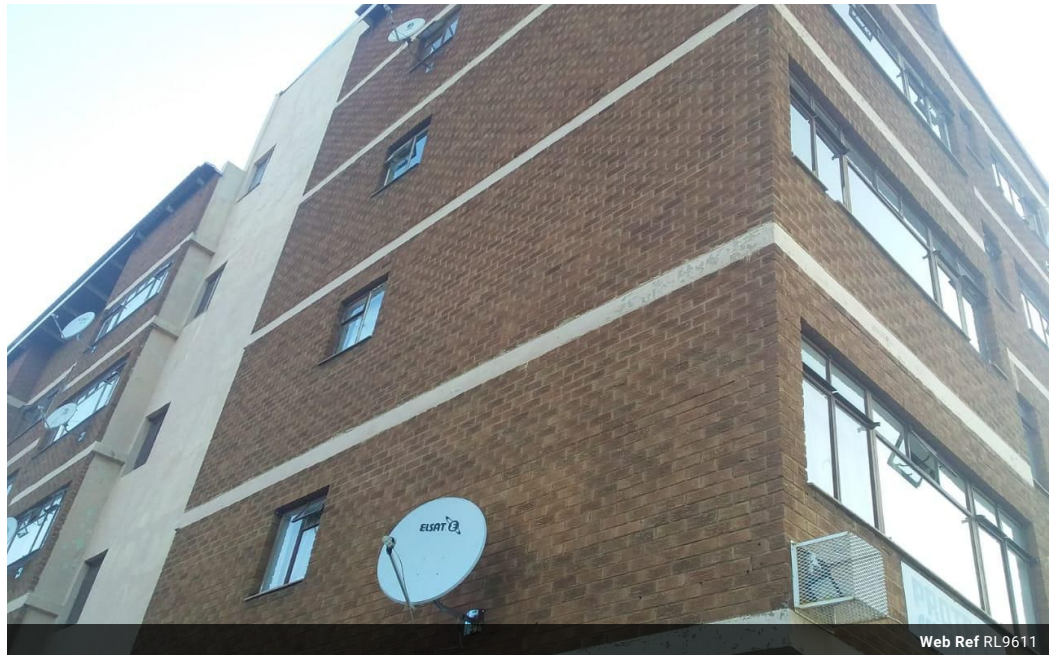

Lucy Martha Matseba
0842790300
lucy@choprop.co.za

Libuseng Lillian Mokotleng
0824028574
libuseng@choprop.co.za

Contact Choprop Rentals

012 6534444

146 Willem Botha Street
Wierda Park
0157

Web Ref RL9611

R3,800 pm

Monthly Levy R500   **Monthly Rates** R300   **Lease Period** 12 months
Availability Immediately   **Deposit** R3,800   **Annual Escalation** -
Lease Excludes:
Yes

1 bedroom lounge build in kitchen toilet and bathroom

1 bedroom lounge build kitchen bathroom and toilet

Features

Interior

Bedrooms	1
Bathrooms	1
Kitchens	1
Recep. Rooms	1
Furnished	Yes

Exterior

Carports / Parkings	1
Security	Yes
Pool	No

Extras

Carport