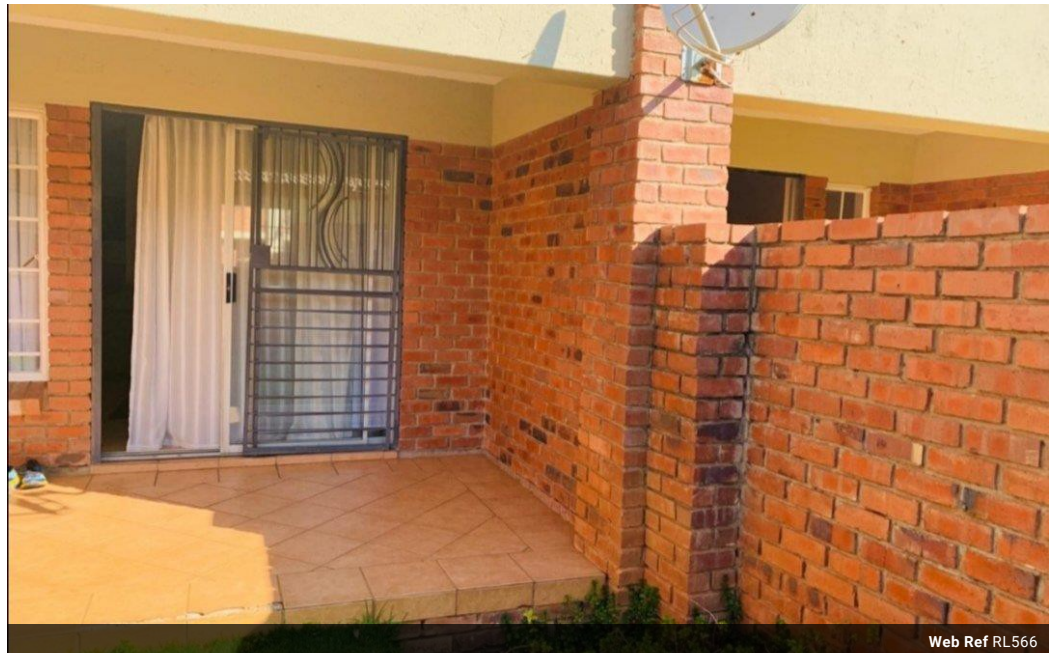

Hlamalani Suprise Chauke
0710339843
hlamalani@choprop.co.za

Contact Choprop Rentals

012 6534444

146 Willem Botha Street
Wierda Park
0157

R7,200 pm

Monthly Levy R1,500   Monthly Rates R550   Lease Period None
Availability None   Deposit -   Annual Escalation -

2   1   1

2 bedroom house available for rental

2 bedroom, 1 bathroom, open plan kitchen with lounge, 1 garage and own private garden is available for rental immediately.

Call now for viewing.....

Features

Interior

Bedrooms 2
Bathrooms 1
Kitchens 1
Furnished False

Exterior

Garages 1
Pool No

Sizes

Land Size 83m²