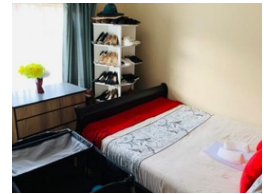

Web Ref RL566

R7,200 pm

Monthly Levy R1,500   Monthly Rates R550   Lease Period None
Availability None   Deposit -   Annual Escalation -

2   1   1

2 bedroom house available for rental

2 bedroom, 1 bathroom, open plan kitchen with lounge, 1 garage and own private garden is available for rental immediately.

Call now for viewing.....

Features

Interior

Bedrooms 2
Bathrooms 1
Kitchens 1
Furnished False

Exterior

Garages 1
Pool No

Sizes

Land Size 83m²