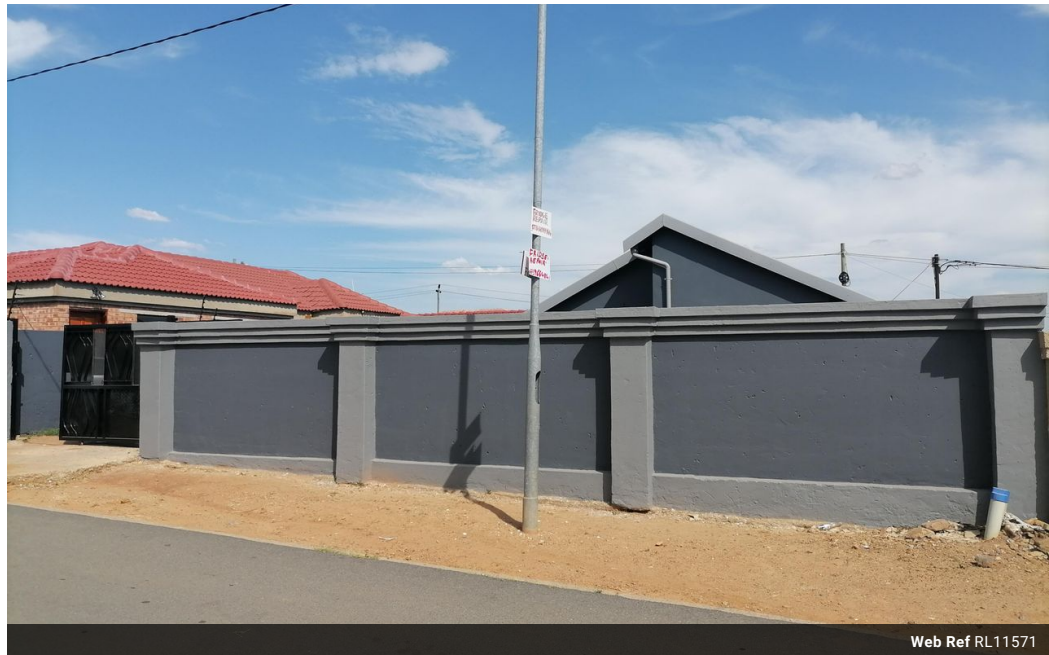

Web Ref RL11571

R5,500 pm

Lease Period 12 months
Annual Escalation -

Availability Immediately **Deposit** -

 2  1

2 bedroom house to let in kaalfontein

This stunning need property just renovated offers 2 bed 1 bath open plan of a kitchen and lounge, it is situated in kaalfontein ext behind shoprite checkers in a convenient location. The parking area is super big can accommodate more than 5 cars, rental amount and deposit is 5500, and we need strictly a family to rent out the property.

The house is available immediately. call your area agent to book for an appointment

Features

Interior

Bedrooms	2
Bathrooms	1
Kitchens	1
Recep. Rooms	1

Exterior

Carports / Parkings	3.5
Pool	No

Sizes

Land Size	278m ²
-----------	-------------------