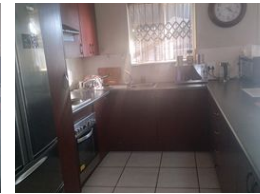

R7,500 pm

3 1

Monthly Levy R350 **Monthly Rates** R500

Availability Immediately

Deposit R7,500

Lease Period 12 months

Annual Escalation -

Lease Excludes:

Tenant pay water and electricity

3 bedroom house for rental

3 bedroom rental at country view with bathroom toilet build in kitchen open plan lounge storage and carport security available for 24 hours available from 1 october

Features

Interior

Bedrooms	3
Bathrooms	1
Kitchens	1
Recep. Rooms	1

Exterior

Carports / Parkings	1
Security	Yes
Pool	No