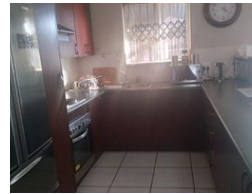

R7,500 pm

3 1

Monthly Levy R350 **Monthly Rates** R500

Availability Immediately

Deposit R7,500

Lease Period 12 months

Annual Escalation -

Lease Excludes:

Tenant pay water and electricity

3 bedroom house for rental

3 bedroom rental at country view with bathroom toilet build in kitchen open plan lounge storage and carport security available for 24 hours available from 1 october

Features

Interior

Bedrooms	3
Bathrooms	1
Kitchens	1
Recep. Rooms	1

Exterior

Carports / Parkings	1
Security	Yes
Pool	No