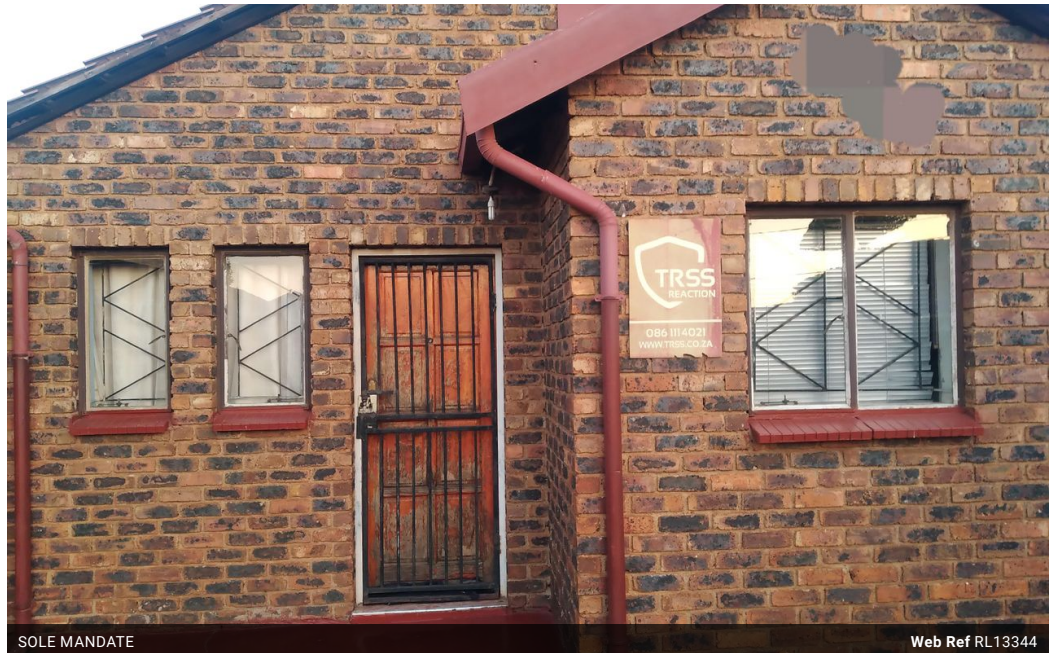

Lucy Martha Matseba
0842790300
lucy@choprop.co.za

Libuseng Lillian Mokotleng
0824028574
libuseng@choprop.co.za

Contact Choprop Rentals

012 6534444

146 Willem Botha Street
Wierda Park
0157

SOLE MANDATE

Web Ref RL13344

R5,500 pm

Monthly Rates R700

Lease Period 2 years

Availability Immediately

Deposit R5,500

Annual Escalation -

2 1

2 Bedrooms for rental

2 Bedroom for rental in clayville with lounge build in kitchen wardrobe bathroom toilet wall and gate

Features

Interior

Bedrooms	2
Bathrooms	1
Kitchens	1
Recep. Rooms	1
Furnished	Yes

Exterior

Carports / Parkings	2
Pool	No

Sizes

Land Size	250m²