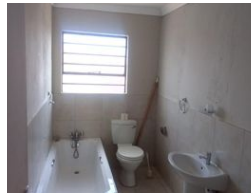

R8,000 pm

Monthly Rates R700

Lease Period 12 months

Availability Immediately

Deposit - Annual Escalation -

 3  2

3 Bedroom rental in clayville

3 bedroom open plan kitchen lounge build in wardrobe from lounge on your right is first bathroom basin tap rooms fitted with build in wardrobe en-suite shower toilet paved wall and gate in the heart of clayville available immediatly

Features

Pets Allowed Yes

Interior

Bedrooms	3
Bathrooms	2
Kitchens	1
Recep. Rooms	1
Furnished	Yes

Exterior

Carports / Parkings	3
Security	No
Pool	No
Views	Yes

Sizes

Land Size	300m ²
-----------	-------------------

Extras

Built-in Kitchen Appliances Built-in Wardrobes Hob Open Plan Sliding Doors Tiled Floors Security Gate