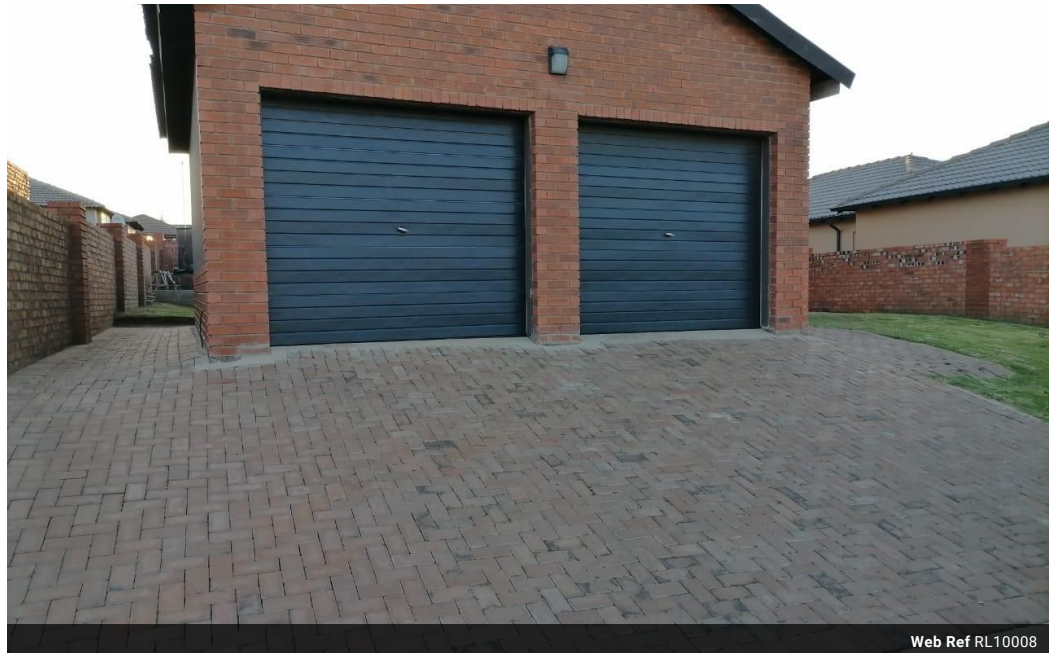

Lucy Martha Matseba
0842790300
lucy@choprop.co.za

Libuseng Lillian Mokotleng
0824028574
libuseng@choprop.co.za

Contact Choprop Rentals

012 6534444

146 Willem Botha Street
Wierda Park
0157

Web Ref RL10008

R9,500 pm

3 1

Monthly Levy R600 **Monthly Rates** R300

Availability Immediately

Deposit R8,000

Lease Period 24 months

Annual Escalation -

Lease Excludes:
Water

3 bedroom house for rental at midrand village

3 bedroom house open plan lounge dining room built in kitchen wardrobe separate bathroom and toilet en suite wall and gate available immediately

Features

Pets Allowed Yes

Interior

Bedrooms	3
Bathrooms	1
Kitchens	1
Recep. Rooms	1
Furnished	Yes

Exterior

Carports / Parkings	1
Security	Yes
Pool	No
Views	No

Sizes

Land Size	500m²

Extras

Built-in Kitchen Appliances