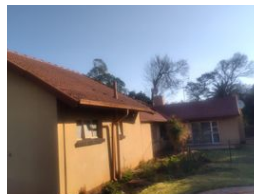

R10,000 pm

Lease Period 6 months
Annual Escalation -

Availability Immediately

Deposit R10,000

 3  2  2

3 bedroom house for to let in clayville east

It offers 3 bedrooms 2 bathrooms, kitchen, dining room and double garage and an outside room next to the garage
 All bedrooms are fitted, it is situated next to shopping malls, schools and hospitals.
 Clayville east is the quietest location,

Features

Interior

Bedrooms	3
Bathrooms	2
Kitchens	1
Recep. Rooms	2

Exterior

Garages	2
Carports / Parkings	2
Pool	No

Sizes

Land Size	1,200m ²
-----------	---------------------