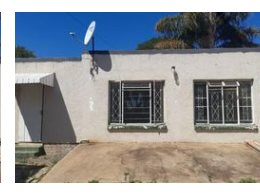

R5,500 pm

Monthly Rates R700

Lease Period 12 months

Availability Immediately

Deposit R5,000

Annual Escalation -

2 bedroom apartment for rental

2 bedroom apartment with lounge build in kitchen stove build in wadrobe toilet parking available prepaid electricity

Features

Interior

Bedrooms	2
Bathrooms	1
Kitchens	1
Recep. Rooms	1
Furnished	Yes

Exterior

Garages	1
Security	Yes
Pool	No
Views	Yes

Sizes

Land Size	1,300m ²
-----------	---------------------

Extras