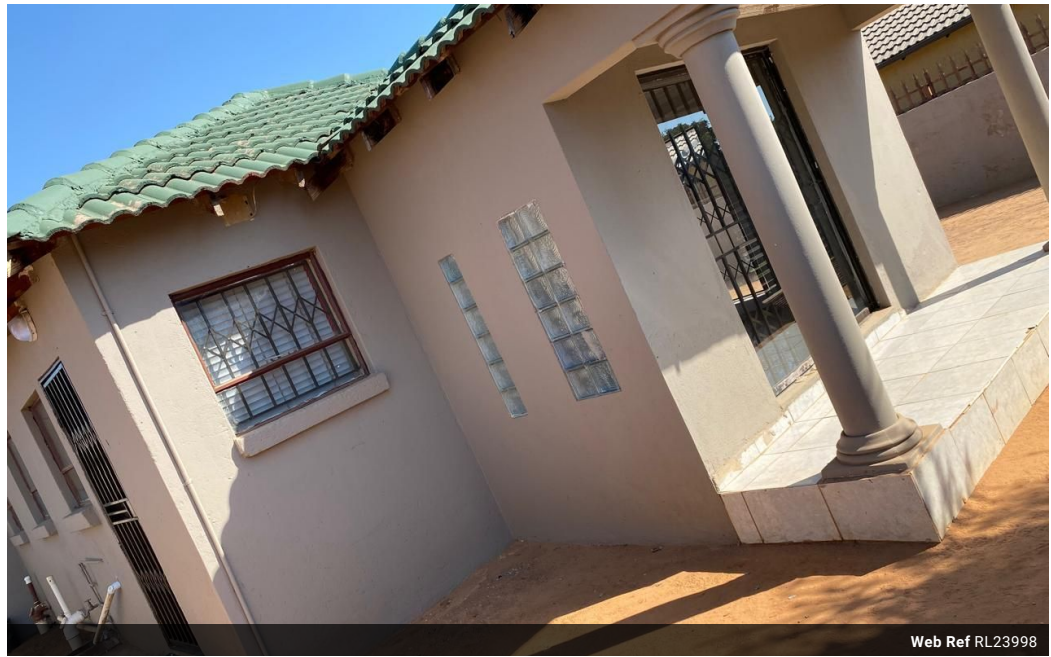

**Libuseng Lillian
Mokotleng**
0824028574
libuseng@choprop.co.za

Contact Choprop Rentals

012 6534444

146 Willem Botha Street
Wierda Park
0157

Web Ref RL23998

R8,000 pm

3   2

Lease Period 12 months   **Availability** Immediately   **Deposit** R8,000
Annual Escalation -
Lease Excludes:
Water usage

3 bedroom house to let in birch acres

It offers 3 bedrooms 2 bathrooms open plan of a kitchen and a lounge and double parking
All the bedrooms are fitted

It is situated in the middle of Birch acres, easy access to the public transport and major roads, next to shopping malls and schools

Secure your appointment now.

Features

Pets Allowed Yes

Interior

Bedrooms	3
Bathrooms	2
Kitchens	1
Recep. Rooms	1

Exterior

Carports / Parkings	2
Pool	No

Sizes

Land Size	300m²