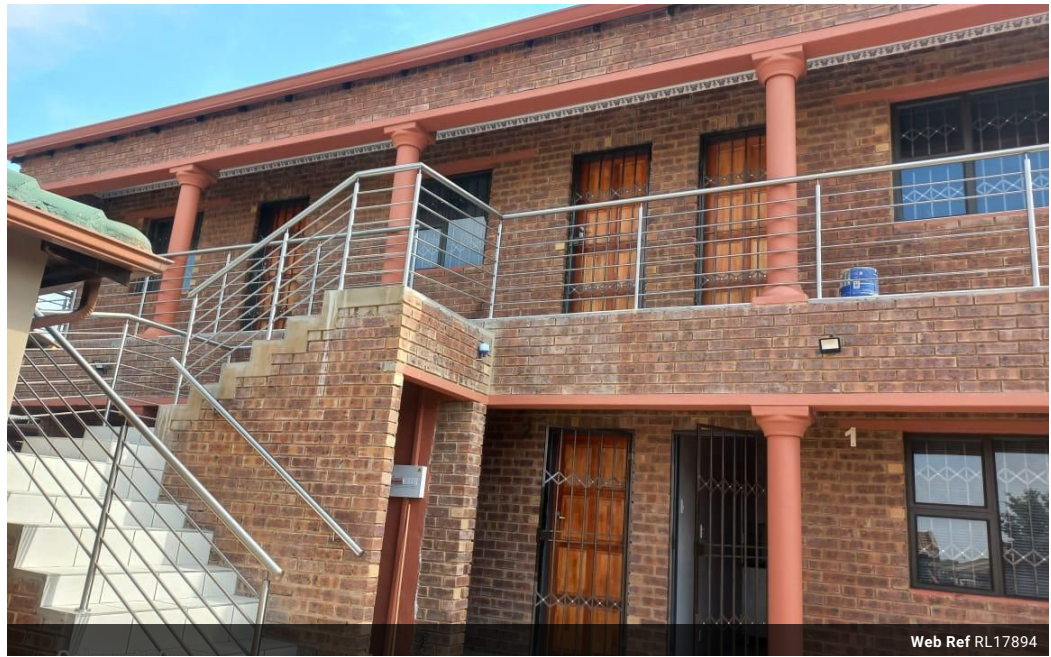

Libuseng Lillian Mokotleng
 0824028574
 libuseng@choprop.co.za

Contact Choprop Rentals

012 6534444

146 Willem Botha Street
 Wierda Park
 0157

Web Ref RL17894

R3,500 pm

Lease Period 12 months
Annual Escalation -

Availability Immediately

Deposit R2,000

1 bedroom house to let in birch acres

It offers 1 bedroom 1 bathroom open plan of a kitchen and a lounge.

It is situated in the middle of birch acres next to shopping malls, public transport and schools.