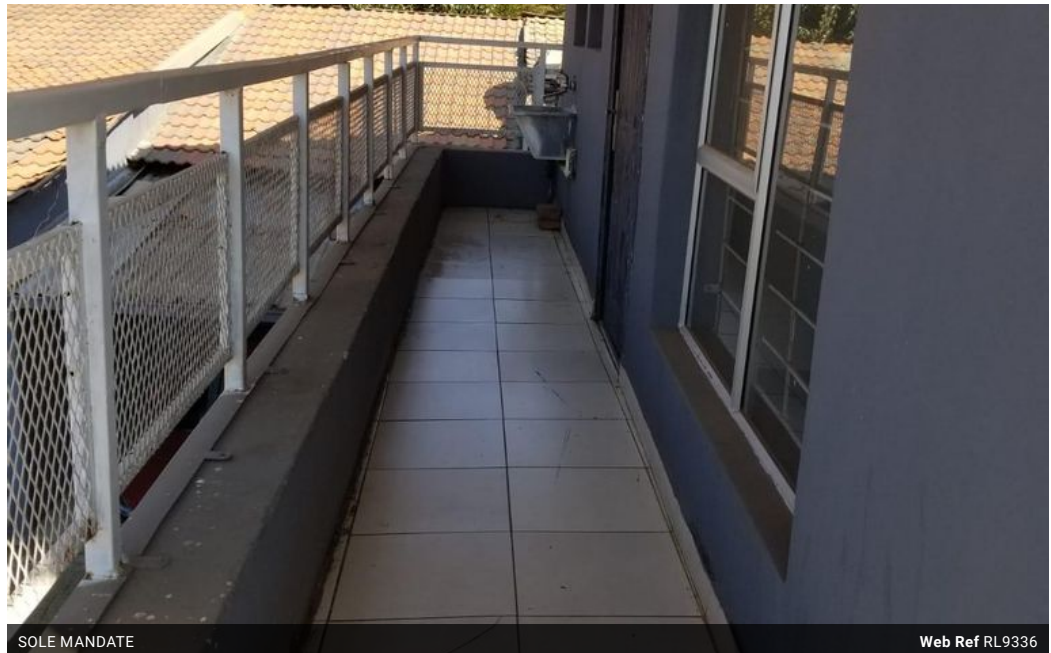

Kinesh Packaray
0724666646
kinesh@choprop.co.za

Contact Choprop Rentals

012 6534444

146 Willem Botha Street
Wierda Park
0157

SOLE MANDATE

Web Ref RL9336

R5,000 pm

Lease Period 12 months
Annual Escalation -

Availability Immediately

Deposit -

1 Bedroom Apartment To Let in Lenasia

Spacious one bedroom apartment !!!!

This voluminous one bedroom apartment is fitted with built in cupboards.

And open plan kitchen fitted with built in cupboards and a comfortable lounge area

A fully tiled bathroom consisting of a shower, basin and toilet.

This apartment is close to all amenities such as schools, malls, banks and restaurants.

Features

Interior

Bedrooms	1
Bathrooms	1
Kitchens	1
Recep. Rooms	1
Furnished	No

Exterior

Carports / Parkings	1
Pool	No