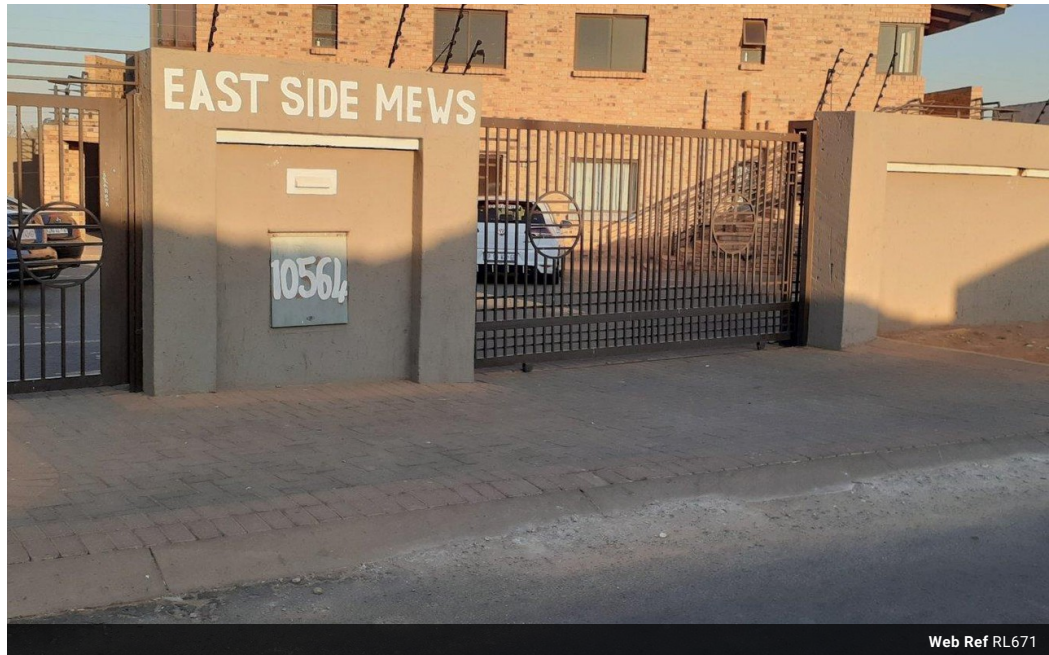

Kinesh Packaray
 0724666646
 kinesh@choprop.co.za

Contact Choprop Rentals

012 6534444

146 Willem Botha Street
 Wierda Park
 0157

Web Ref RL671

R4,200 pm

Lease Period 12 months
Annual Escalation -

Availability Immediately

Deposit -

 2  1

Two bedroom flat to rent in Lenasia

This two bedroom flat is situated in a well secure surrounding, a stone throw away from all religious sites, shopping complexes and necessity stores.

This comfortable home offers you two bedrooms equipped with built-in cupboards, one bathroom with a shower, toilet and basin. The apartment offers an open plan kitchen and living area separated by a breakfast nook. The kitchen is furnished with built-in cupboards and granite tops.