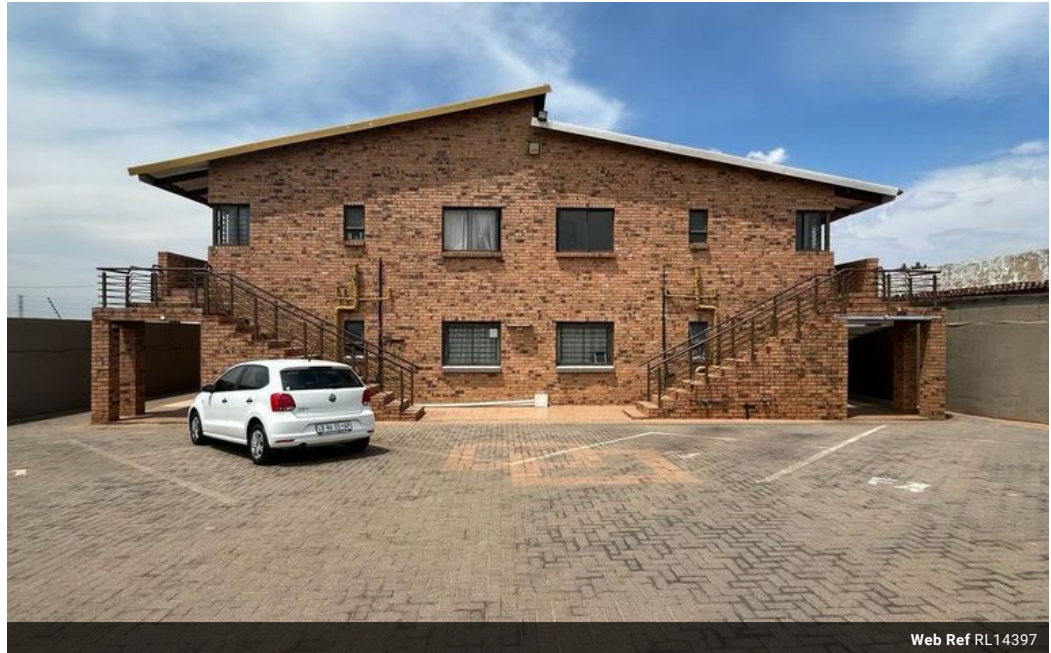

Raees Ismail
0832367053
raees@choprop.co.za

Naeem Ismail
0833767860
naeem@choprop.co.za

Contact Choprop Rentals

012 6534444

146 Willem Botha Street
Wierda Park
0157

Web Ref RL14397

R4,200 pm

Lease Period 12 months
Annual Escalation -

Availability Immediately

Deposit R4,200

 2  1

2 Bedroom Apartment To Let in Lenasia

Introducing a charming, neat and well-maintained 2-bedroom apartment featuring built-in cupboards in each bedroom. The bathroom includes a shower, toilet, and basin for convenience. The open-plan kitchen and living area are thoughtfully designed with built-in cupboards and elegant granite countertops, creating a stylish and functional space

This apartment offers easy access to shopping centers, schools, dining options, religious sites, and recreational facilities.

Features

Interior

Bedrooms	2
Bathrooms	1
Kitchens	1
Recep. Rooms	1
Furnished	No