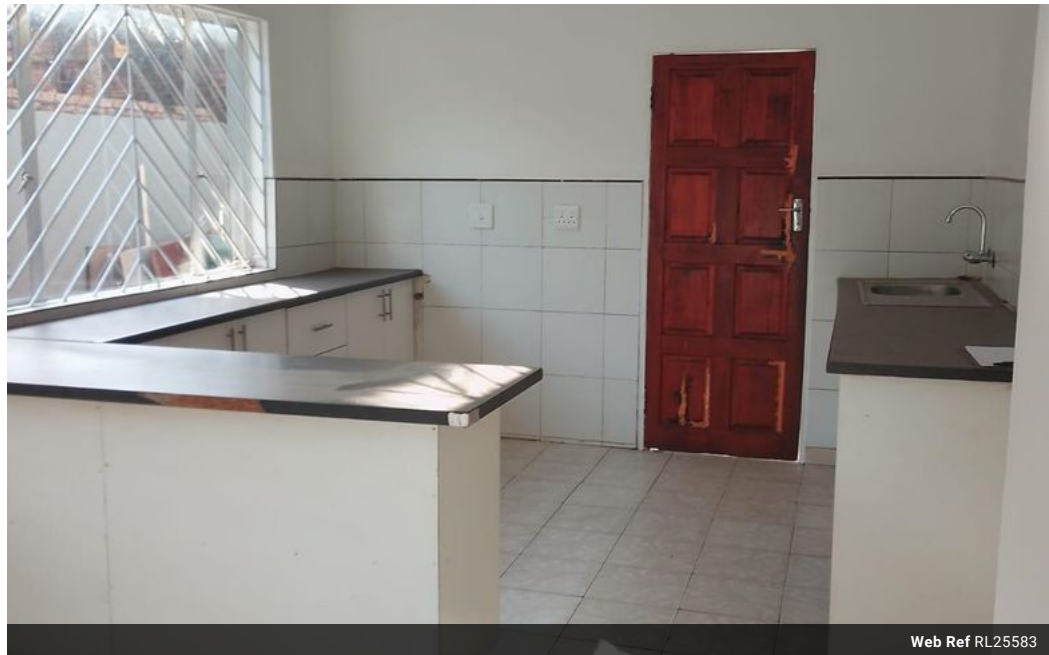

Khatija Bhamjee
0826999178
khatija@choprop.co.za

Contact Choprop Rentals

012 6534444

146 Willem Botha Street
Wierda Park
0157

Web Ref RL25583

R5,500 pm

Lease Period 12 months
Annual Escalation -

Availability Immediately

Deposit -

2 1

Comfy 2-bedroom, 1-bathroom Flat To Rent in Laudium

Comfy 2-bedroom, 1-bathroom apartment offers a perfect blend of comfort and convenience. Featuring a spacious kitchen and an open-plan dining and living area, this space is designed for easy living and entertaining.

Well-maintained and functional and ample storage. Open-Plan Dining and Living Area: Ideal for relaxing after a long day. Carport Parking for 2 cars. Allocated space to keep your vehicle safe and secure.

Location Highlights:
Proximity to Schools: Conveniently located near top-rated public and private schools and Shopping centres. Close to a variety of shops for all your daily needs. Main Roads: Easy access to major roads for a smooth commute.

Don't miss out on this fantastic opportunity to live in a vibrant and convenient location. Contact me today to schedule a viewing!

Features

Interior

Bedrooms	2
Bathrooms	1
Kitchens	1
Recep. Rooms	2
Furnished	No

Exterior

Carports / Parkings	1
Security	Yes
Pool	No
Views	No