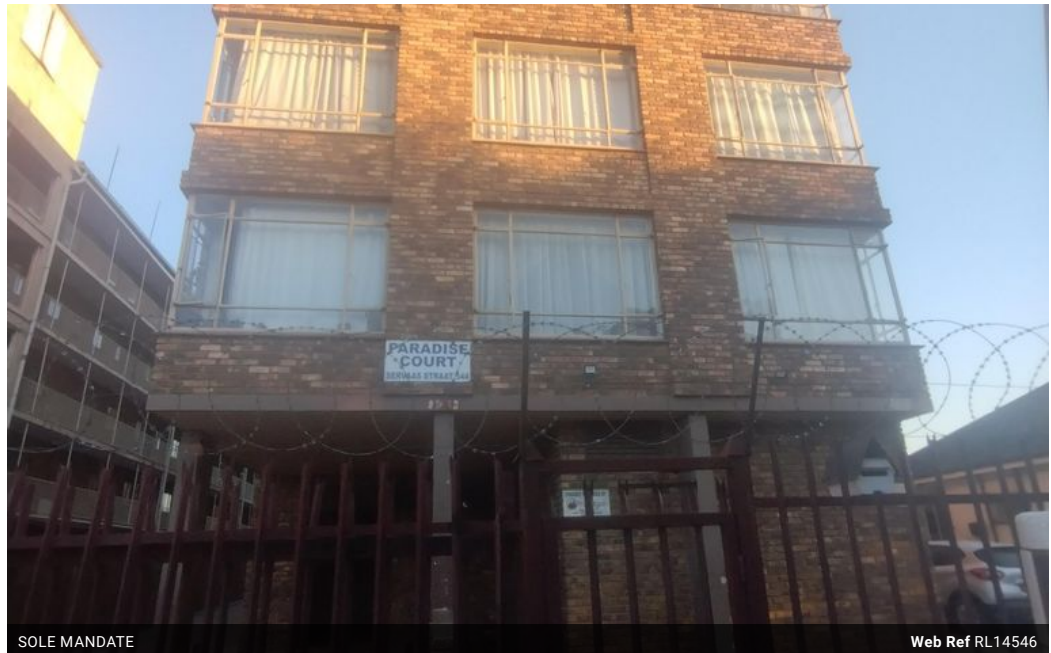

Hlamalani Suprise Chauke
0710339843
hlamalani@choprop.co.za

Contact Choprop Sales

0126534444
0126534444

146 Willem Botha Street
Wierda Park
0157

SOLE MANDATE

Web Ref RL14546

R385,000

Monthly Bond Repayment R3,973.93
Calculated over 20 years at 11% with no deposit.

Transfer Costs R16,806.00   **Bond Costs** R11,960.00

These calculations are only a guide. Please ask your conveyancer for exact calculations.

Monthly Levy R1,376   **Monthly Rates** R418

1.5   1

1,5 bedroom flat for sale in Pretoria West

Flat/apartment offers 1,5 bedrooms, 1 Bathroom, kitchen, Open plan lounge and Dining space and cover parking. Bedrooms and Kitchen are fitted with build in car-boards. The apartment is fully tiled.

Amenities such as shopping complex, schools, public transport, filling station, police station are easily accessible..

Do not miss out on the opportunity of owning a property. call me now to arrange viewing.....

Features

Interior

Bedrooms	1.5
Bathrooms	1
Kitchens	1
Recep. Rooms	1
Furnished	No

Exterior

Carports / Parkings	1
Security	Yes
Pool	No
Views	No

Sizes

Floor Size	63m²
Land Size	1,427m²

Extras

Built-in Wardrobes