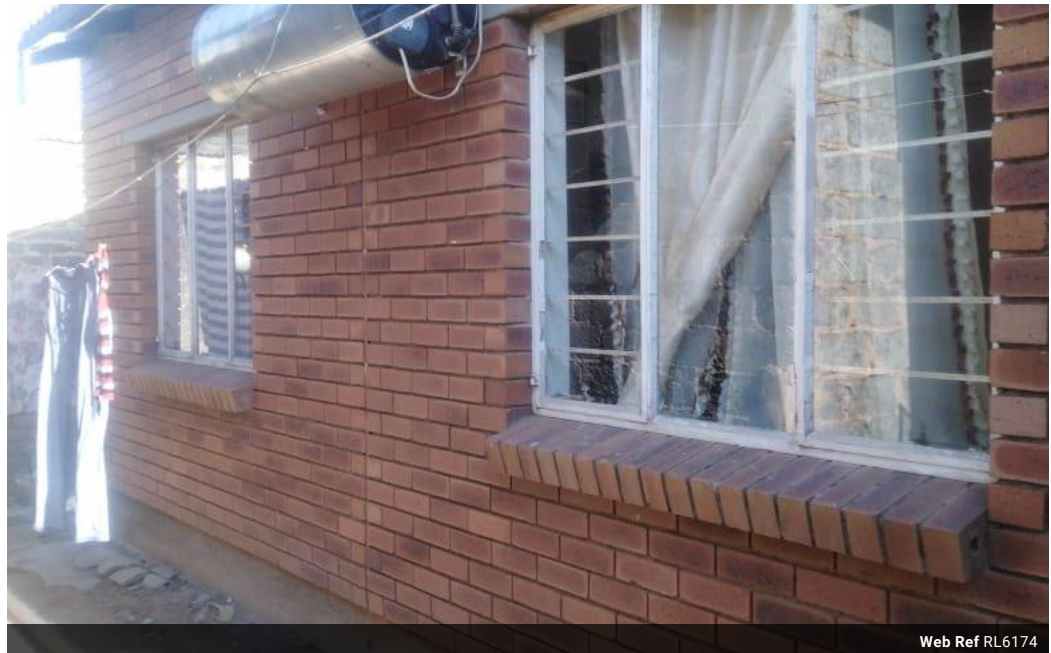

Libuseng Lillian Mokotleng
0824028574
libuseng@choprop.co.za

Lucy Martha Matseba
0842790300
lucy@choprop.co.za

Contact Choprop Sales

012 6534444

146 Willem Botha Street
Wierda Park
0157

Web Ref RL6174

R950,000

11 0

Monthly Bond Repayment R9,805.79
Calculated over 20 years at 11% with no deposit.

Transfer Costs R30,412.00 **Bond Costs** R23,335.00

These calculations are only a guide. Please ask your conveyancer for exact calculations.

Monthly Rates R500

An investment property for sale in Rabie Ridge

CALLING ON INVESTORS?? This is a bargain for investors ,this property offers 11 bedrooms for rental purposes with an income amount of R13 000 per month.call now before its too late.

Features

Interior
Bedrooms
Furnished

11
False

Exterior
Pool

No

Sizes
Land Size

300m²