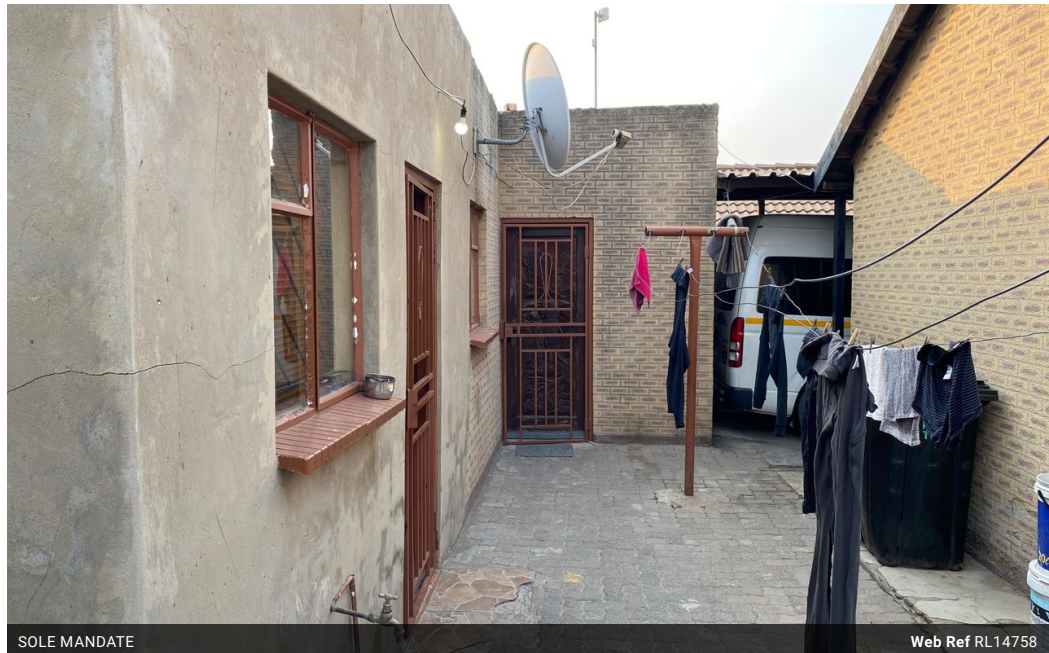

Lucy Martha Matseba
0842790300
lucy@choprop.co.za

Libuseng Lillian Mokotleng
0824028574
libuseng@choprop.co.za

Contact Choprop Sales

0126534444
0126534444

146 Willem Botha Street
Wierda Park
0157

SOLE MANDATE

Web Ref RL14758

R960,000

Monthly Bond Repayment R9,909.01
Calculated over 20 years at 11% with no deposit.

Transfer Costs R30,412.00   **Bond Costs** R23,335.00

These calculations are only a guide. Please ask your conveyancer for exact calculations.

Monthly Rates R600

2   1   1

2 bedroom house for sale in clayville

2 bedroom house lounge build in kitchen 2 outside rooms garage carport paved wall and gate in the heart of ebony near schools and malls

Features

Pets Allowed Yes

Interior

Bedrooms 2
Bathrooms 1
Kitchens 1
Recep. Rooms 1
Furnished No

Exterior

Garages 1
Carports / Parkings 1
Security No
Pool No
Views Yes

Sizes

Land Size 300m²

Extras

Pets Allowed