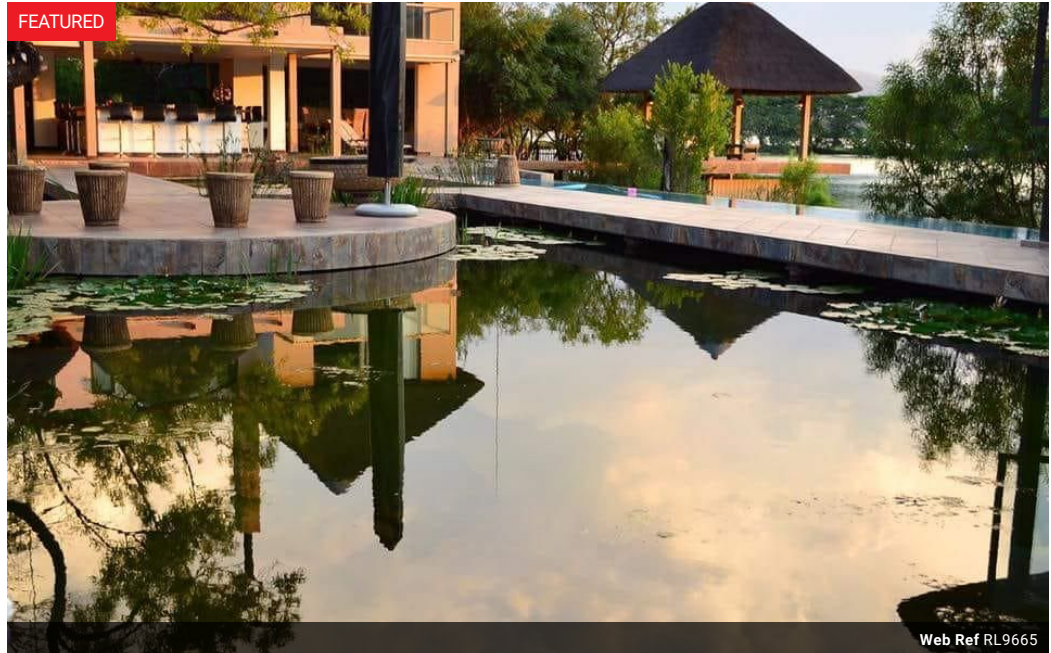

Mohamed Aqeel Wazar
0730123333
aqeel@choprop.co.za

Contact Choprop Sales

012 6534444

146 Willem Botha Street
Wierda Park
0157

R14,775,000

6 6 4

Monthly Bond Repayment R152,505.83

Calculated over 20 years at 11% with no deposit.

Transfer Costs R1,563,227.00 **Bond Costs** R108,535.00

These calculations are only a guide. Please ask your conveyancer for exact calculations.

Monthly Levy R7,452 **Monthly Rates** R3,500

Heaven on Earth

Main house consisting of 4 bedroom /4 bathroom with 2x separate en-suite cottages. Nestled on the Majestic Hartebeespoort Dam encompassed by nature in all its glory. Situated on the largest waterfront in the Harties area, this architectural masterpiece by renowned architect Michaelides can now be yours. Large trees, sprawling gardens and the odd wildlife can be found roaming on the estate. A fully functional borehole with sprinkler /irrigation system takes care of all the fauna & flora. On entering the home, one is mesmerized with the use of glass and aluminum. The interior is all open plan with a conversation pit complete with fireplace completing the setting. High interior isoboard roofing provide an airy space. Kitchen units are all soft touch with all the luxuries of modern day technology. The use of electronic blinds...

Features

Interior

Bedrooms	6
Bathrooms	6
Kitchens	1
Recep. Rooms	2
Studies	0.5
Furnished	Yes

Exterior

Garages	4
Carports / Parkings	1
Security	Yes
Dom. Accom.	1
Pool	Yes
Views	Yes

Sizes

Floor Size	1,000m²
Land Size	14,196m²

Extras

Central A/C & Heating