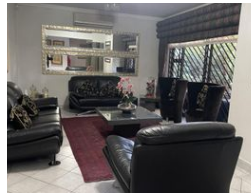

Fatima Ebrahim Mall
083 662 7863
fatimamall@choprop.co.za

Contact Choprop Sales

012 6534444

146 Willem Botha Street
Wierda Park
0157

R6,390,000

Monthly Bond Repayment R65,956.84
Calculated over 20 years at 11% with no deposit.

Transfer Costs R566,666.00   **Bond Costs** R70,535.00
These calculations are only a guide. Please ask your conveyancer for exact calculations.

5   4   2

Stunning family home in Claudius

Beautiful 5 bedroom home for SALE
secure estate in Laudium close to schools and prayer facilities

As you enter this stunning home you are greeted with the beautiful nature of the front garden with a fish pond and bird bath. The entrance hall leads to a guest lounge and dining room. There is a TV lounge/ namaaz room or entertainment area that opens up to an outside braai area.

A guest bedroom and bathroom downstairs.

2 spacious Kitchens with both electric and gas stove. Ample cupboard space.

Upstairs

Beautiful sun facing bedroom that opens up to a balcony.

2 bedrooms with built in cupboards and en-suites.

Main bedroom is spacious with a dressing room and an en-suite.

All 4 bedrooms upstairs open up to the balcony.

Features

Interior

Bedrooms 5
Bathrooms 4
Recep. Rooms 3

Exterior

Garages 2
Dom. Accom. 1
Pool No