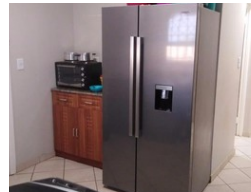

R790,000

3 1

Monthly Bond Repayment R8,154.29
Calculated over 20 years at 11% with no deposit.

Transfer Costs R25,898.00 **Bond Costs** R19,565.00

These calculations are only a guide. Please ask your conveyancer for exact calculations.

Monthly Rates R800

A stunning house for sale in crystal park

This massive house consists of 3 bedrooms, 1 fully bathroom with a bath ,bathtub,shower and toilet fully tiled,open plan kitchen and a lounge ,all bedrooms are fitted with modern wooded built-in cupboards.It has a spacious yard for the purposes of extension.call now to secure the appointment.

Features

Interior

Bedrooms 3
Bathrooms 1
Furnished False

Exterior

Pool No

Sizes

Land Size 331m²