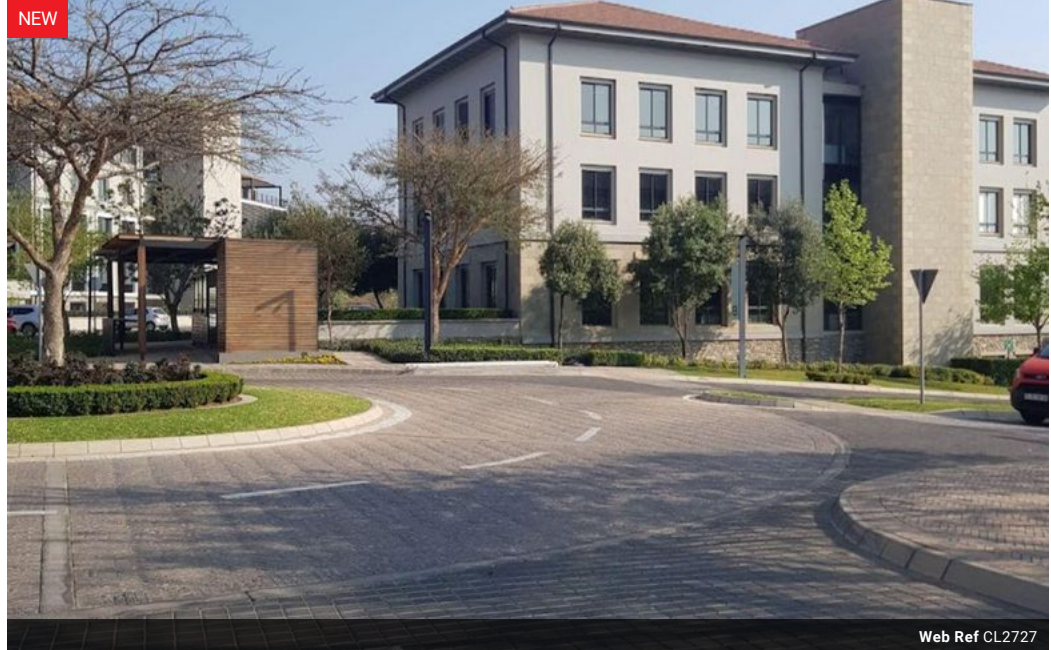

Wanda Madikizela
 0724227395
 wanda@choprop.co.za

Contact Choprop Sales

0126534444
 0126534444

146 Willem Botha Street
 Wierda Park
 0157

Web Ref CL2727

R182 per m²

Gross Monthly Rental R60,060 Excl. VAT

 950  550

Office Available for Rental in Fouways

Features

Zoning Commercial

Exterior

Basement Parkings	950
Open Parking Bays	550

Sizes

Floor Size	330m ²
------------	-------------------