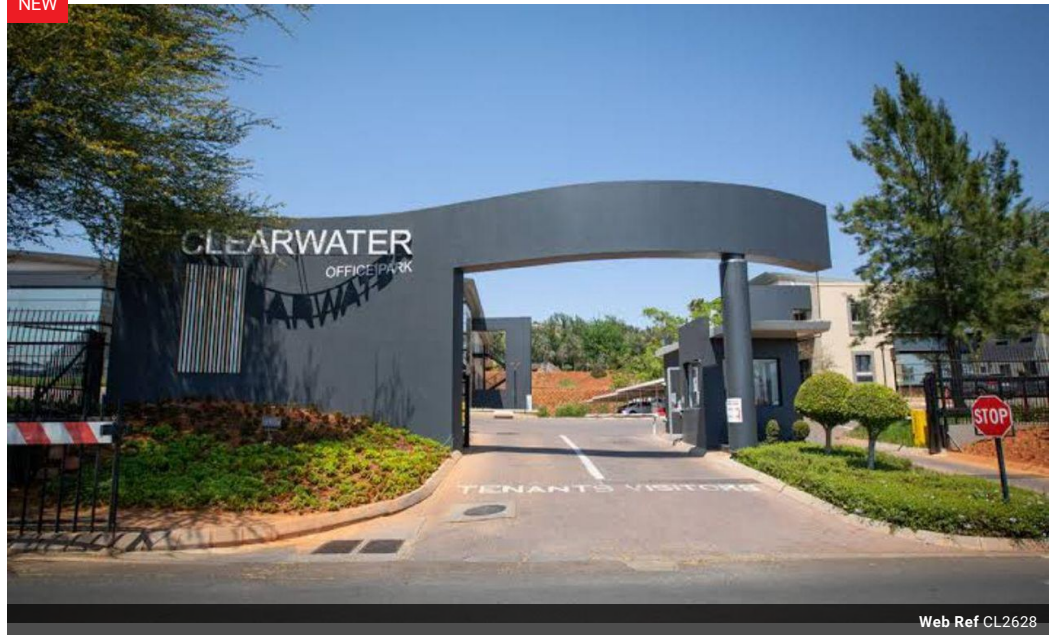

Wanda Madikizela
0724227395
wanda@choprop.co.za

Contact Choprop Sales

0126534444
0126534444

146 Willem Botha Street
Wierda Park
0157

NEW

Web Ref CL2628

R125 per m²

Gross Monthly Rental R24,625 Excl. VAT

 700  450

Office Available for Rental in Strubensvallei

Features

Zoning Commercial

Exterior
Basement Parkings 700
Open Parking Bays 450

Sizes
Floor Size 197m²