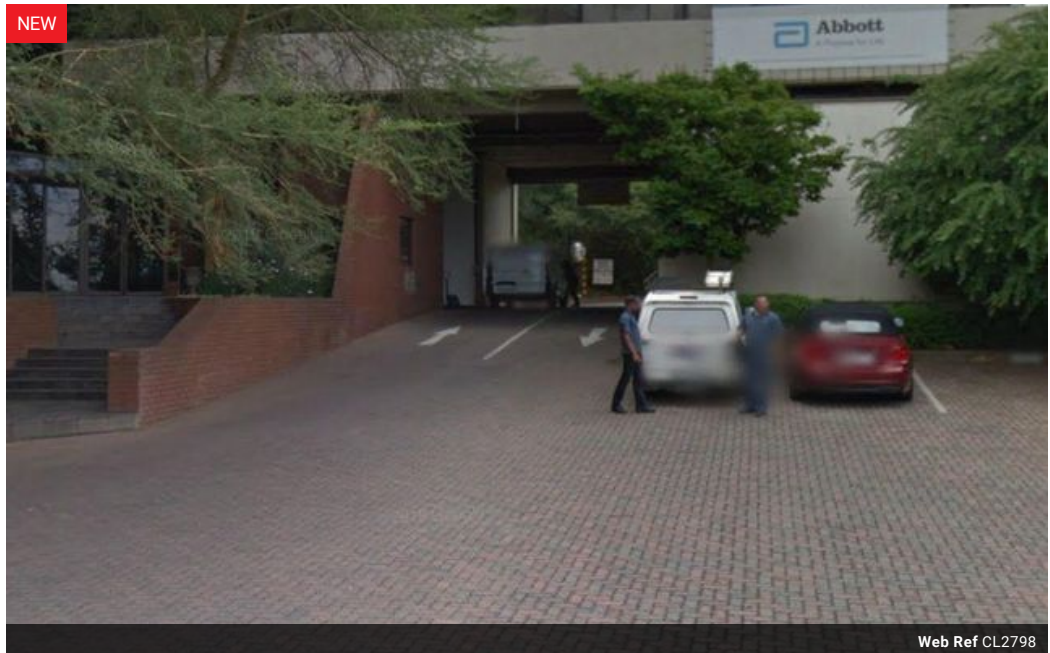

Wanda Madikizela
 0724227395
 wanda@choprop.co.za

Contact Choprop Sales

0126534444
 0126534444

146 Willem Botha Street
 Wierda Park
 0157

NEW

Web Ref CL2798

R120 per m²

Gross Monthly Rental R29,520 Excl. VAT

 700
  0

Office Available for Rental in Constantia Kloof

Features

Zoning Commercial

Exterior
 Covered Parking Bays 700

Sizes
 Floor Size 246m²