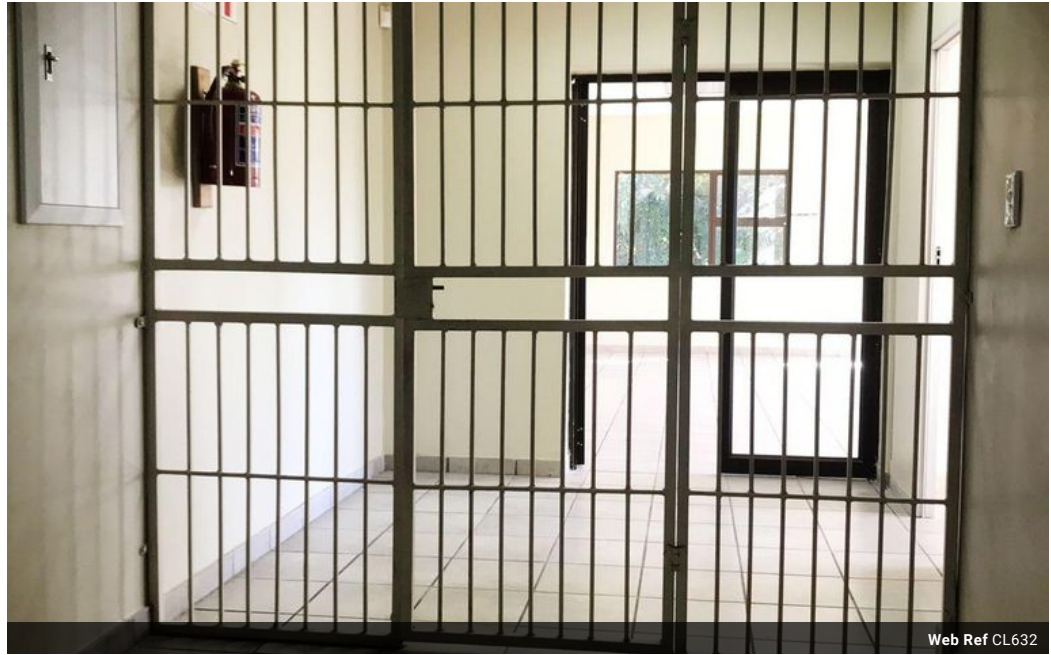

Armaan Essa
0828088886
armaan@choprop.co.za

Contact Choprop Rentals

012 6534444

146 Willem Botha Street
Wierda Park
0157

R140 per m²

Gross Monthly Rental R12,000 Excl. VAT

EXPOSURE! EXPOSURE! EXPOSURE!

Situated in the hub of Wierda Park on Willem Botha Road, opposite Spar, Eldo Med is an excellent location for your business. With ease of access to major routes, roads and highways and close to schools, businesses and homes, Eldo Med provides great exposure to a large audience.

The tiled open plan first floor suite, which comprises of a large open plan area, 2 separate offices, a kitchenette and exclusive use bathrooms. This is the perfect space for an accounting practice, consulting rooms or even a therapy centre. The office has plenty natural light which creates a calm atmosphere.

Features

Zoning Commercial

Sizes

Floor Size 120m²