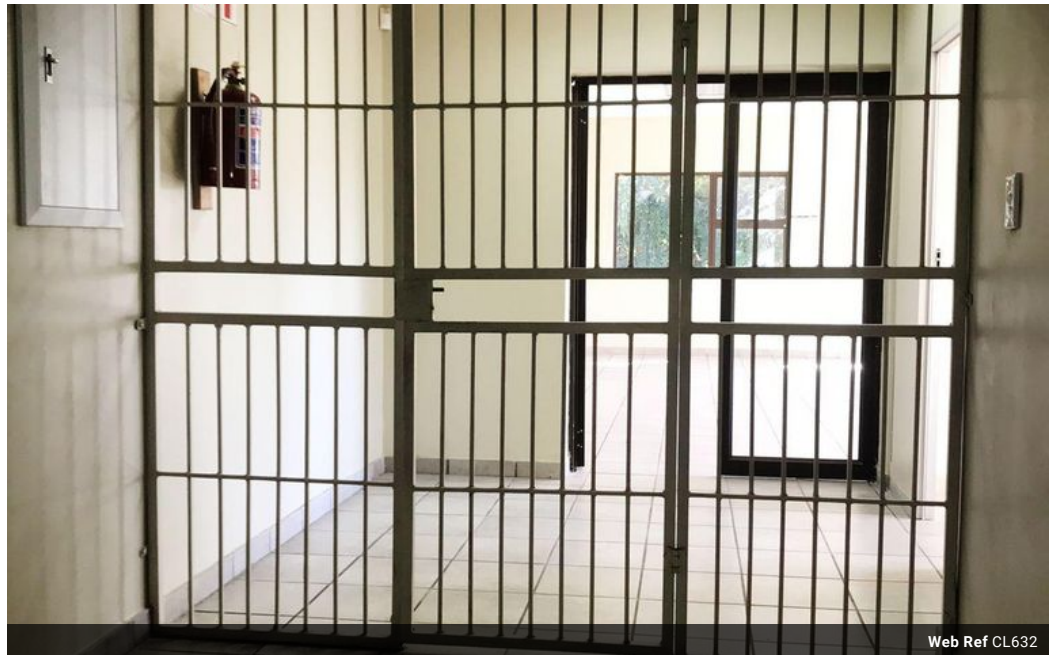

Armaan Essa
0828088886
armaan@choprop.co.za

Contact Choprop Sales

0126534444
0126534444

146 Willem Botha Street
Wierda Park
0157

Web Ref CL632

R140 per m²

Gross Monthly Rental R12,000 Excl. VAT

EXPOSURE! EXPOSURE! EXPOSURE!

Situated in the hub of Wierda Park on Willem Botha Road, opposite Spar, Eldo Med is an excellent location for your business. With ease of access to major routes, roads and highways and close to schools, businesses and homes, Eldo Med provides great exposure to a large audience.

The tiled open plan first floor suite, which comprises of a large open plan area, 2 separate offices, a kitchenette and exclusive use bathrooms. This is the perfect space for an accounting practice, consulting rooms or even a therapy centre. The office has plenty natural light which creates a calm atmosphere.

Features

Zoning Commercial

Sizes

Floor Size 120m²