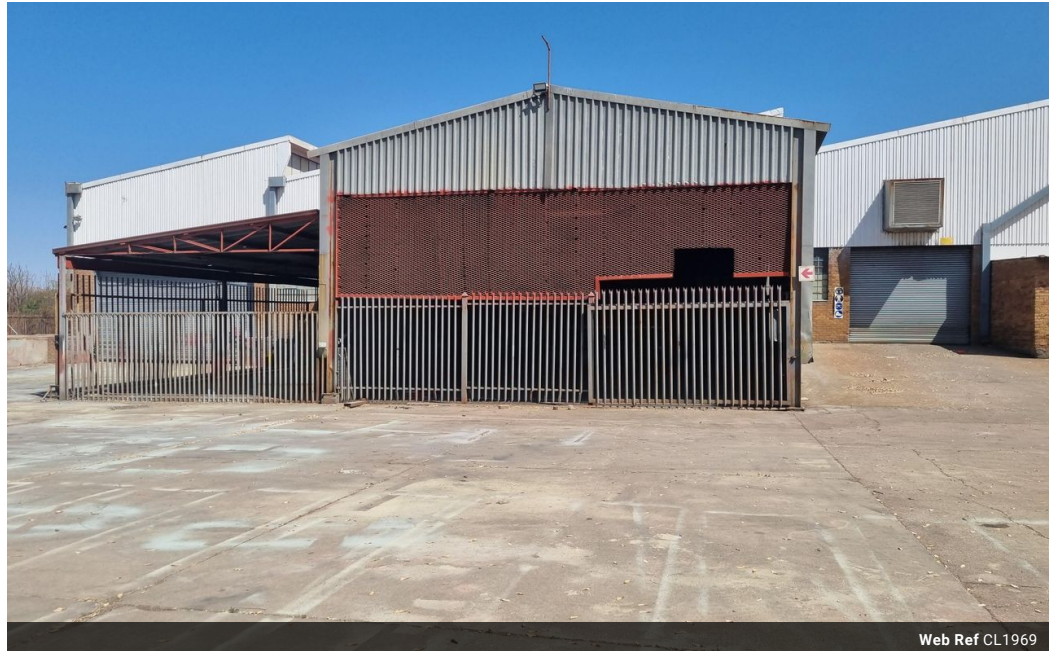

Mohamed Aqeel Wazar
0730123333
aqeel@choprop.co.za

Contact Choprop Rentals

012 6534444

146 Willem Botha Street
Wierda Park
0157

Web Ref CL1969

R50 per m²

Gross Monthly Rental R5,000 Excl. VAT

0
0

Warehouse To Let

Ideally situated in the Brits Industrial area.
We have warehouse space available. Can be used for small manufacturing plant or even storage.
Easy access for trucks with ample parking space.
Prepaid electricity and 3 phase power.

Features

Zoning Commercial

Interior

Power 3 Phase Yes

Sizes

Floor Size 100m²

Extras

Ample parking Prepaid electricity Big yard space