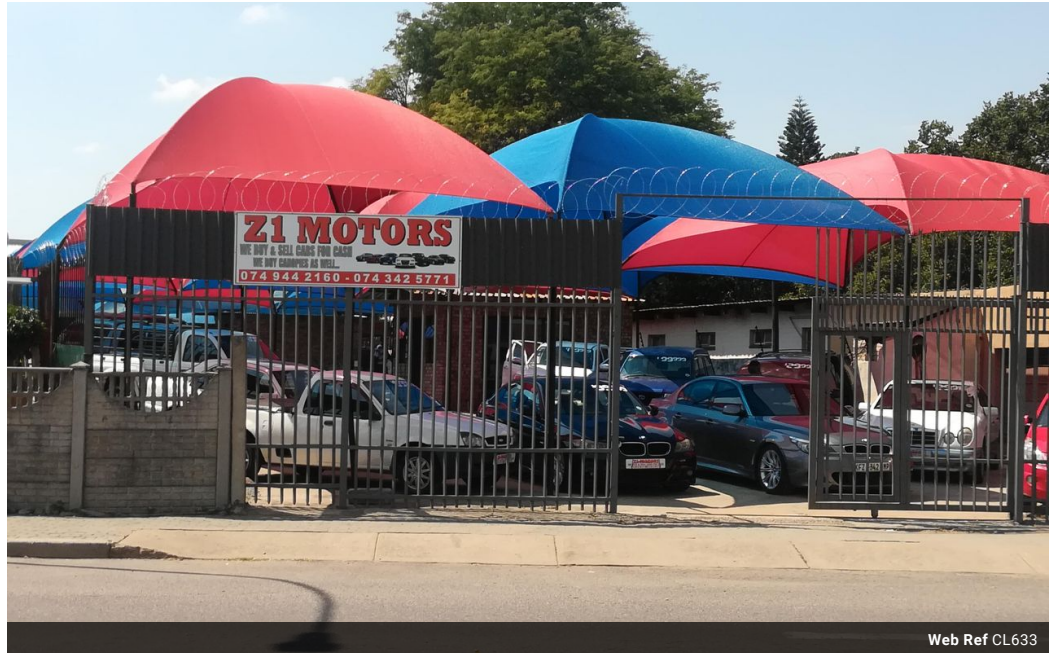

Mohamed Aqeel Wazar
 0730123333
 aqeel@choprop.co.za

Contact Choprop Rentals

012 6534444

146 Willem Botha Street
 Wierda Park
 0157

Web Ref CL633

R15 per m²

Gross Monthly Rental R12,500 Excl. VAT

 0
  40

Prime Location - Car stand with office space

Vacant stand with 1x office and 1 x changeroom /storeroom facility.
 Currently being used as vehicle showroom but use can be multi purpose.
 Ideally situated on main road leading into and out of Brits.
 High traffic flow.

Features

Zoning Commercial

Exterior
 Open Parking Bays 40

Sizes
 Floor Size 850m²
 Land Size 874m²