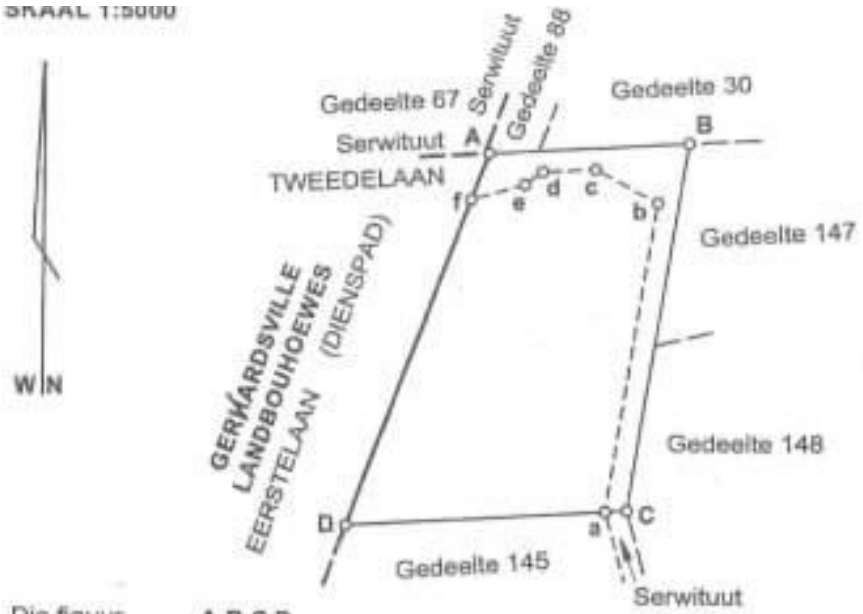

Sivanandan
 Govindasamy Packary
 0824920583
 siva@choprop.co.za

Contact Choprop Sales

012 6534444

146 Willem Botha Street
 Wierda Park
 0157

SKAAL 1:5000

Die figuur A B C D

stel voor 5 0002 hektar

Web Ref CL1508

R4,200,000

50002 M2 VACANT LAND FOR SALE IN GERHARDSVILLE

Whether you're an investor seeking a promising venture or an individual with grand dreams, this land is a blank slate awaiting your imprint. Let your imagination run wild as you consider the countless ways to utilize and enjoy this versatile piece of nature. Spanning over a whopping 50 002 sqm, this remarkable piece of land invites you to explore its boundless potential, whether you dream of building your dream Home, Estate or embarking on a unique project.

Highlights:

- Investment Opportunity: Ideal for investors looking to capitalize on a prime piece of real estate.
- Creative Potential: Perfect for those with a vision to build their dream home or develop a unique project.
- Strategic Location: Situated in Gerardsville , offering convenient access and a promising environment for growth.